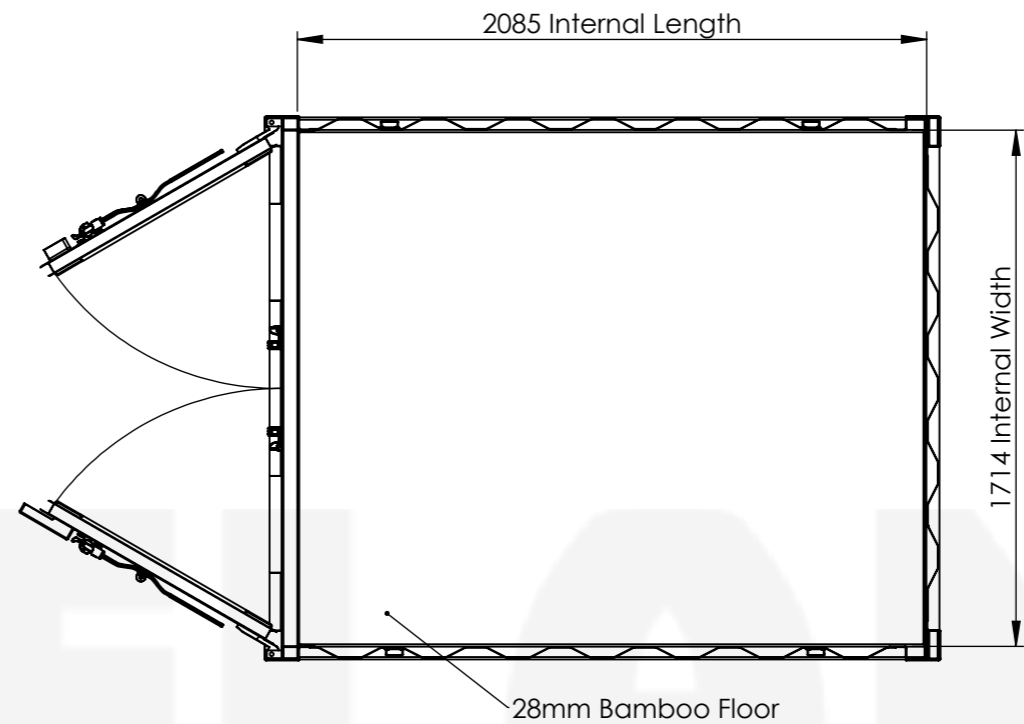

Max. Gross Weight	4,000 KG	8,820 LBS
Tare Weight	710 KG	1,565 LBS
Max. Payload	3,290 KG	7,255 LBS
Cubic Capacity	5.6 m <sup>3</sup>	199 ft <sup>3</sup>
Floor Area	3.6 m <sup>2</sup>	39 ft <sup>2</sup>

Preliminary Drawing for Information Only

REVISION:		DO NOT SCALE DRAWING	
PROJECT:		Cleveland Containers Standard Containers	
DESCRIPTION:		7' Miniset Container	
SCALE: 1:25 (UNLESS STATED OTHERWISE)		SHEET 1 OF 1	