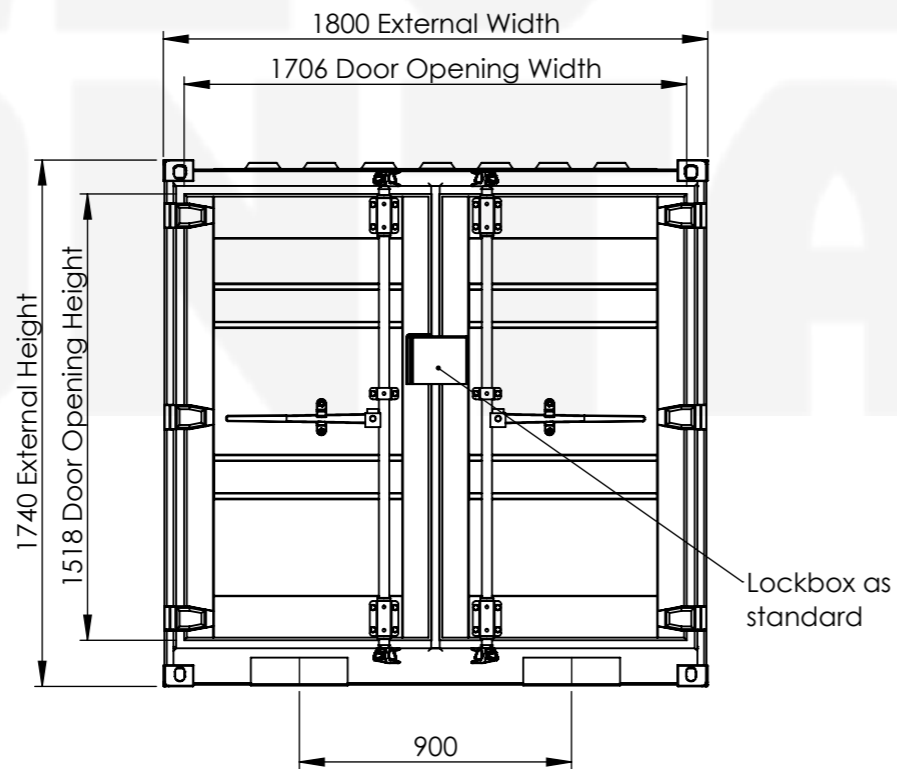

Max. Gross Weight	4,000 KG	8,820 LBS
Tare Weight	710 KG	1,565 LBS
Max. Payload	3,290 KG	7,255 LBS
Cubic Capacity	5.6 m <sup>3</sup>	199 ft <sup>3</sup>
Floor Area	3.6 m <sup>2</sup>	39 ft <sup>2</sup>

Preliminary Drawing for Information Only

REVISION:		DO NOT SCALE DRAWING	
PROJECT:		Cleveland Containers Standard Containers	
DESCRIPTION:		7' Miniset Container	
SCALE: 1:25 (UNLESS STATED OTHERWISE)		SHEET 1 OF 1	