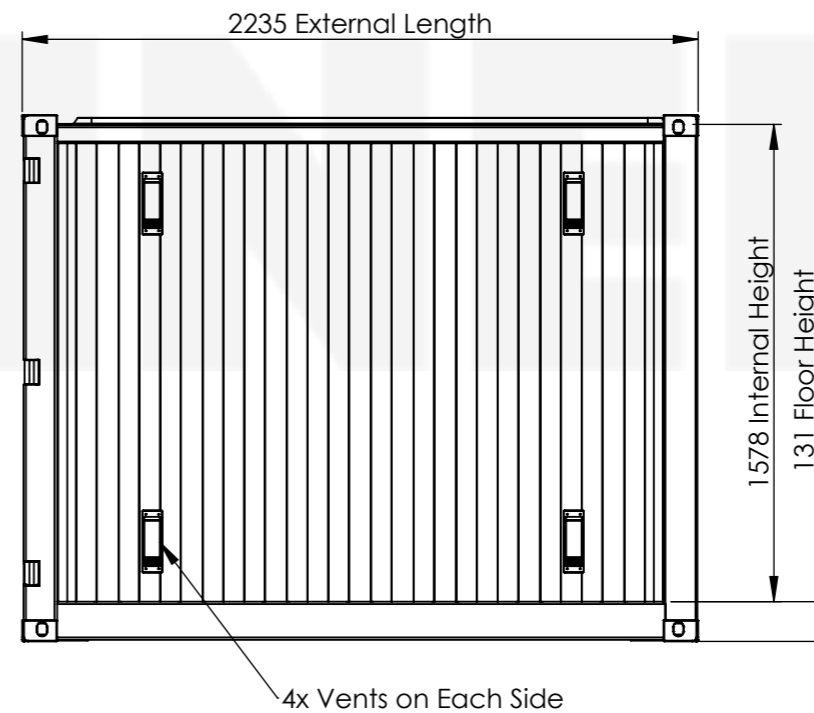

Max. Gross Weight	4,000 KG	8,820 LBS
Tare Weight	710 KG	1,565 LBS
Max. Payload	3,290 KG	7,255 LBS
Cubic Capacity	5.6 m <sup>3</sup>	199 ft <sup>3</sup>
Floor Area	3.6 m <sup>2</sup>	39 ft <sup>2</sup>

Preliminary Drawing for Information Only

REVISION:		DO NOT SCALE DRAWING	
PROJECT:		Cleveland Containers Standard Containers	
DESCRIPTION:		7' Miniset Container	
SCALE: 1:25 (UNLESS STATED OTHERWISE)		SHEET 1 OF 1	