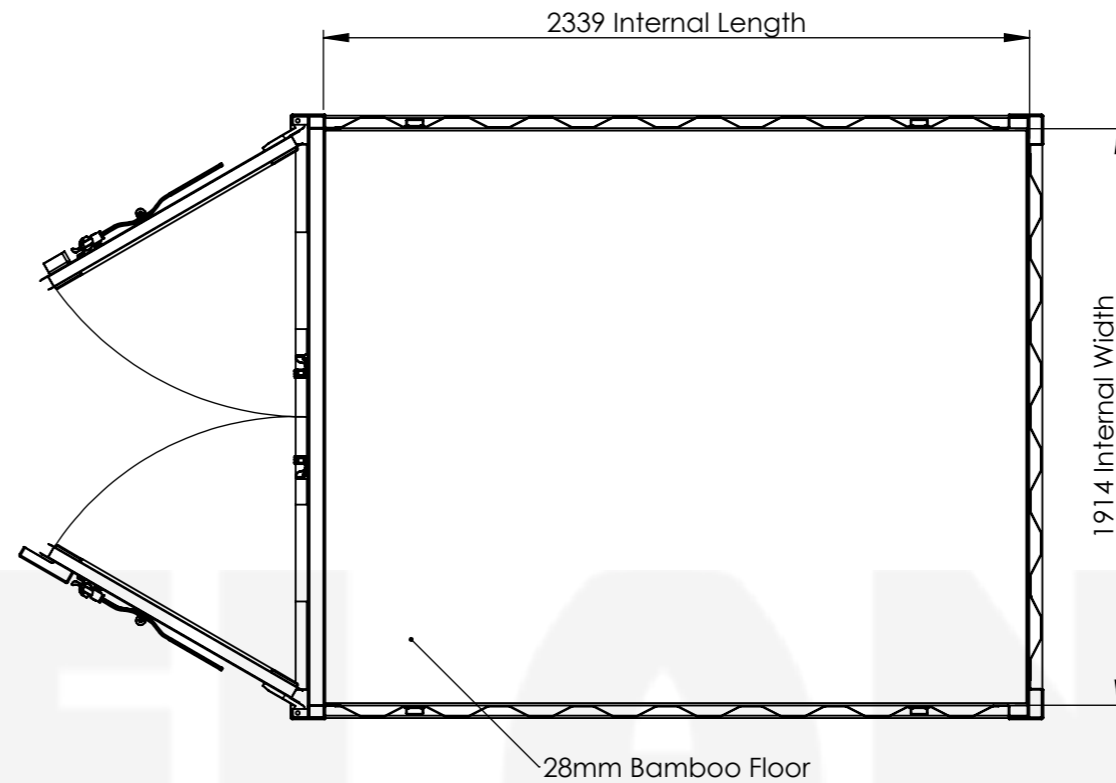

Max. Gross Weight	5,000 KG	11,020 LBS
Tare Weight	840 KG	1,850 LBS
Max. Payload	4,160 KG	9,170 LBS
Cubic Capacity	8.1 m ³	288 ft ³
Floor Area	4.5 m ²	48 ft ²

Lockbox as standard

**CLEVELAND
CONTAINERS.**

	NAME	SIGNATURE	DATE
DRAWN	JM		10/01/2019
APPV'D			

© 2019 Cleveland Containers

Preliminary Drawing for Information Only

REVISION: DO NOT SCALE DRAWING

PROJECT: Cleveland Containers
Standard Containers

DESCRIPTION: 8' Miniset Container

A3

SCALE: 1:25 (UNLESS STATED OTHERWISE)

SHEET 1 OF 1