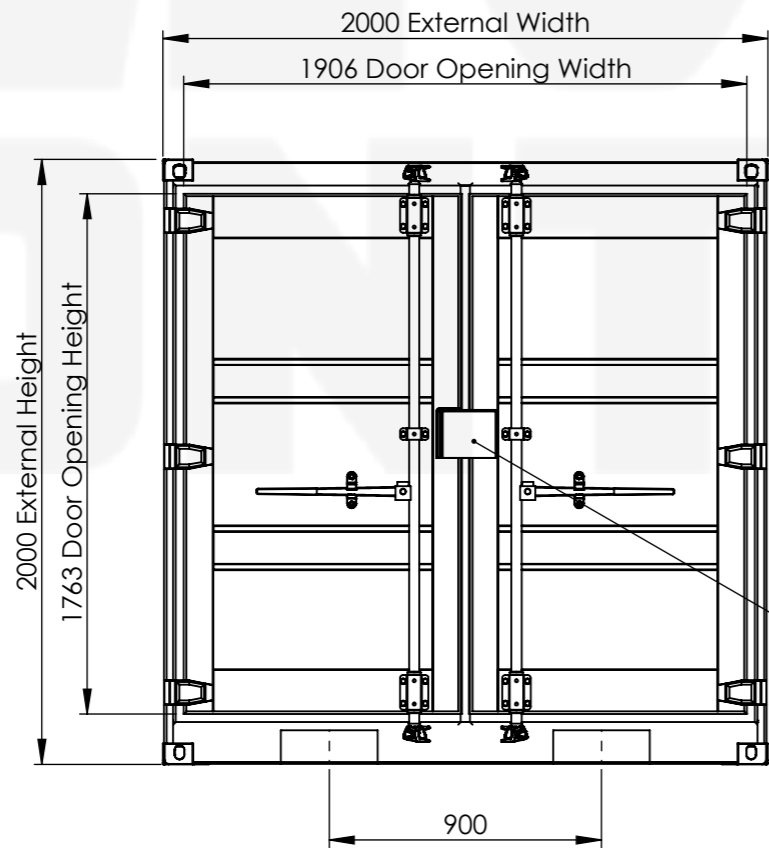

Max. Gross Weight	5,000 KG	11,020 LBS
Tare Weight	840 KG	1,850 LBS
Max. Payload	4,160 KG	9,170 LBS
Cubic Capacity	8.1 m ³	288 ft ³
Floor Area	4.5 m ²	48 ft ²

Lockbox as standard

**CLEVELAND
CONTAINERS.**

A3

SCALE: 1:25 (UNLESS STATED OTHERWISE)

SHEET 1 OF 1